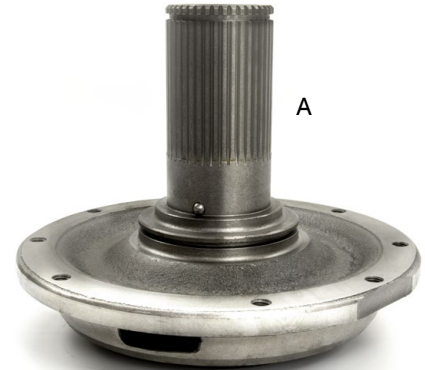

CARRIER ASSEMBLY

Part No.	Description	Equipment
1711413 (A)	CARRIER AS	950G II, 950H, 950K, 962G II, 962H, 962K, IT62G II, IT62H

SERPENTINE BELTS

Part No.	Description	Equipment
2534011	BELT-SERPENTINE 12PK	C11, C13, TH35-C13T
3186086	BELT-SERPENTINE 10PK	C9, TH31-E61
3493353 (B)	SERPENTINE BELT 8PK	2864C, 336E, 336E H, 336E HVG, 336E L, 336E LH, 336E LN, 336F L, 568 FM LL, 586C, D6T LGP, D6T LGPPAT, D6T XL
1722245 (C)	SERPENTINE BELT 8PK	C11, C13, C7, C9, CX31-C13I, CX31-C9I, TH31-E61, TH35-C11I, TH35-C13I, TK1051 BELT
2115022 (D)	SERPENTINE BELT 8PK	330C, 330C L, 330C MH, 584, C13, C7, C9, CX31-C9I, TH31-E61
2631849 (E)	SERPENTINE BELT 8PK	324D, 324D FM, 324D FM LL, 324D L, 325D, 325D FM, 325D FM LL, 325D L, C7, C9, CX31-C9I, TH31-E61
2064229	SERPENTINE BELT 8PK	120H, 135H, 3126, 3126B, 3126E, AP-1055D, BG-2455D, BG-260D, C7, C9
2737533	SERPENTINE BELT 8PK	AP-655D, C7
3243408	SERPENTINE BELT 8PK	416E, 420E, 422E, 428E, 430E, 432E, 434E, 442E, 444E
1712321	SERPENTINE BELT 8PK	416E, 420E, 422E, 428E, 430E, 432E, 434E, 442E, 444E

OIL PUMPS FOR KOMATSU®

Part No.	Description	Equipment
6251-51-1001	OIL PUMP KOMATSU	6D125, HM300, PC400, PC450, PC490, S6D125, S6D125E, SA6D125E, SAA6D125E, WA470, WA480
6150-51-1004 (F)	OIL PUMP ASS'Y KOMATSU	6D125, 6D125E