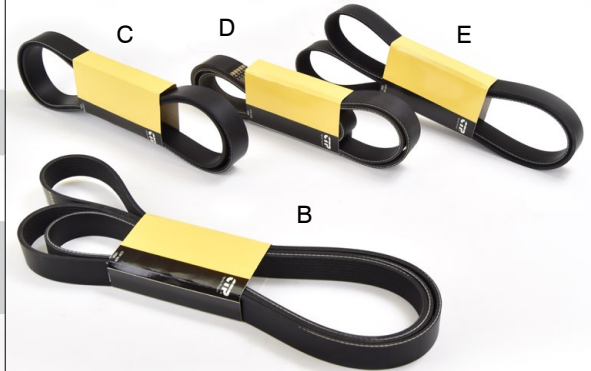

CARRIER ASSEMBLY

Part No.	Description	Equipment
1711413 (A)	CARRIER AS	950G II, 950H, 950K, 962G II, 962H, 962K, IT62G II, IT62H

SERPENTINE BELTS

Part No.	Description	Equipment
2534011	BELT-SERPENTINE 12PK	C11, C13, TH35-C13T
3186086	BELT-SERPENTINE 10PK	C9, TH31-E61
3493353 (B)	SERPENTINE BELT 8PK	2864C, 336E, 336E H, 336E HVG, 336E L, 336E LH, 336E LN, 336F L, 568 FM LL, 586C, D6T LGP, D6T LGPPAT, D6T XL
1722245 (C)	SERPENTINE BELT 8PK	C11, C13, C7, C9, CX31-C13I, CX31-C9I, TH31-E61, TH35-C11I, TH35-C13I, TK1051 BELT
2115022 (D)	SERPENTINE BELT 8PK	330C, 330C L, 330C MH, 584, C13, C7, C9, CX31-C9I, TH31-E61
2631849 (E)	SERPENTINE BELT 8PK	324D, 324D FM, 324D FM LL, 324D L, 325D, 325D FM, 325D FM LL, 325D L, C7, C9, CX31-C9I, TH31-E61
2064229	SERPENTINE BELT 8PK	120H, 135H, 3126, 3126B, 3126E, AP-1055D, BG-2455D, BG-260D, C7, C9
2737533	SERPENTINE BELT 8PK	AP-655D, C7
3243408	SERPENTINE BELT 8PK	416E, 420E, 422E, 428E, 430E, 432E, 434E, 442E, 444E
1712321	SERPENTINE BELT 8PK	416E, 420E, 422E, 428E, 430E, 432E, 434E, 442E, 444E

Other Parts Now Available

NEW NUMBERS

Part No.	Description
1456902	KIT-PUMP CONTROL
1555790	MOTOR GP-WINDOW WIPER
1745641	PIN-SUSP C
1786598	BOLT
1922370	HUB
1994561	SEAL-LIP TYPE
2043616	CYLINDER & SEAL GP-STICK
2171643	SEAL KIT
2191322	SEAL KIT
2444150	BEARING-SLEEVE
2458946	MIRROR AS
2641167	PIN
2658730	BUSHING
2810905	BEARING-SLEEVE
2810907	BEARING-SLEEVE
2810923	BUSHING
2810925	BUSHING
2839122	KIT-SEAL
3071967	SHIM
3071968	SHIM
3071969	SHIM
3281867	SEAL KIT
3309677	PIN-D
3309680	PIN
3887018	CLAPM-BENT BOLT
4157469	KIT-HYD CYLINDER SEAL
4335814	SEAL-U-CUP
4389145	KIT-HYD CYLINDER SEAL
4393847	KIT-HYD CYLINDER SEAL
4572370	KIT-HYD CYLINDER SEAL
4733046	KIT-HYD CYLINDER SEAL
4784177	SEAL-WIPER
5016704	KIT-SEAL
6V8198	BOLT
6Y0520	SEAL GP-DUO-CONE
8D3986	CUP-BEARING
8T0798	BEARING-ROLLER
9D9118	SPRING-GUIDE